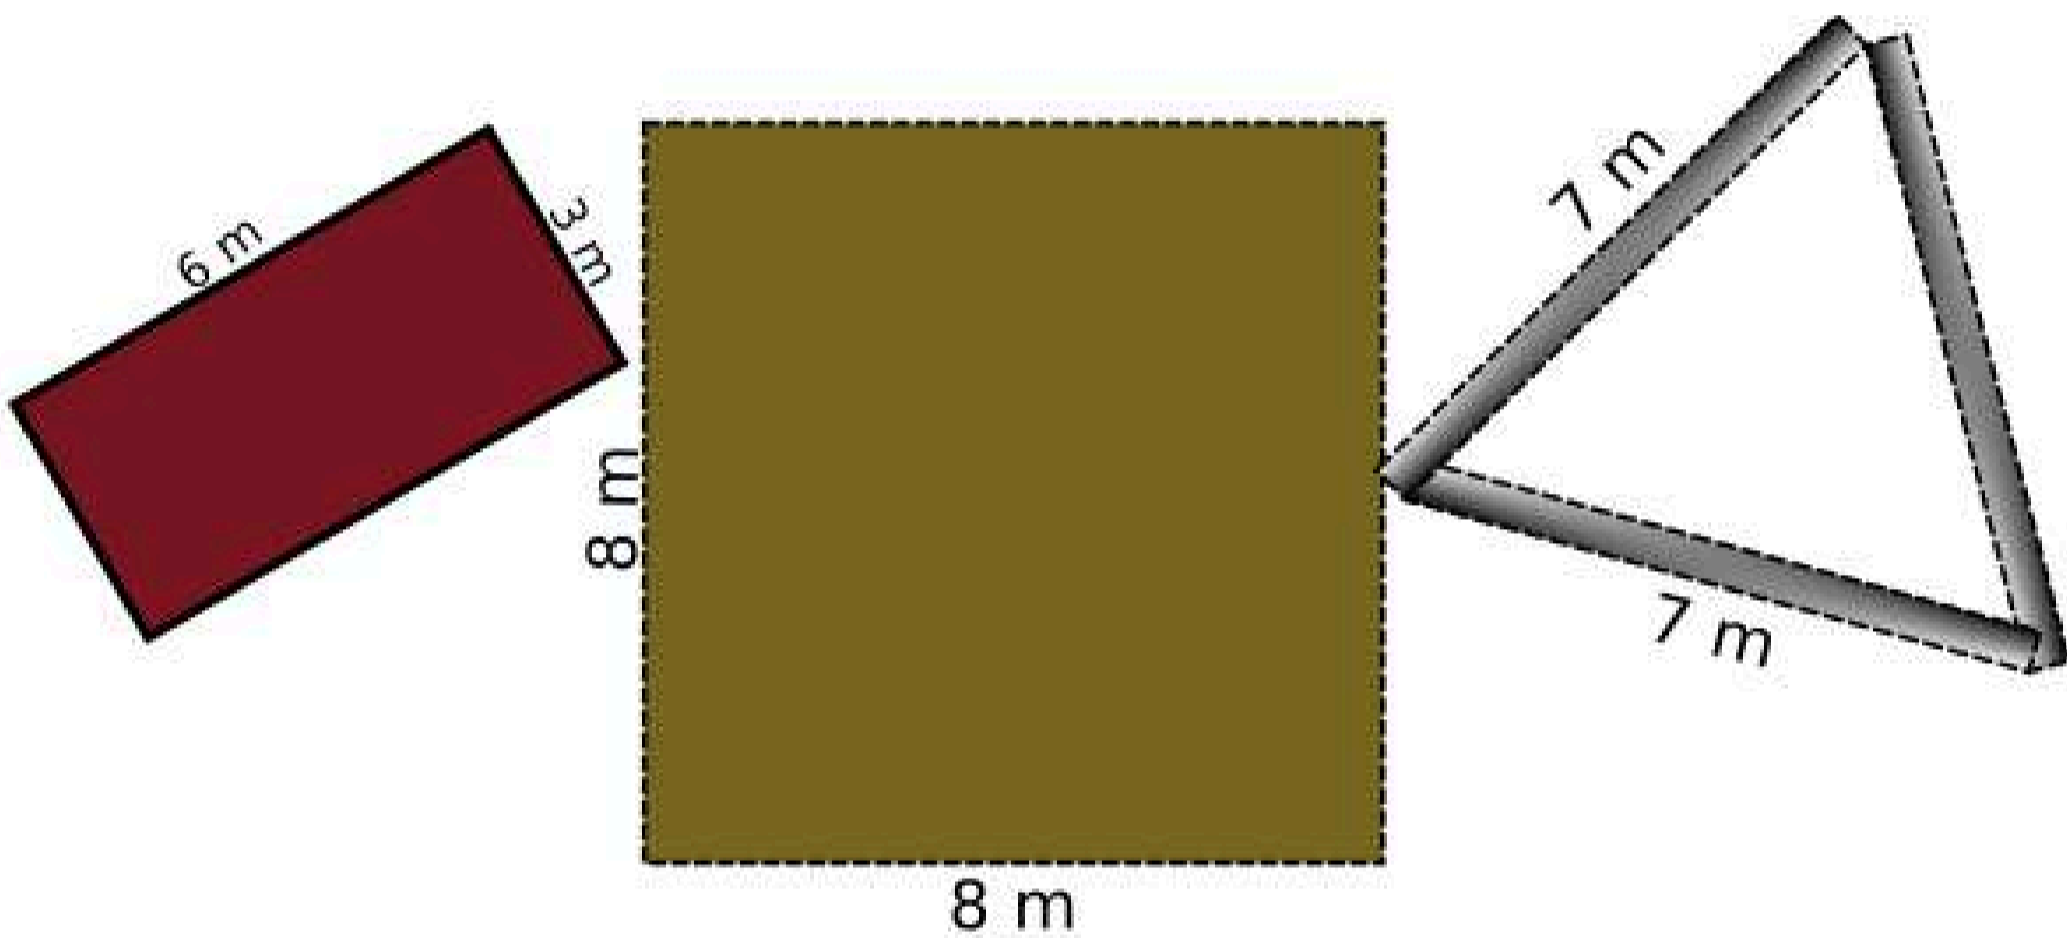

A layout plan is presented on the next page.

OPTION 1 : Truss

Technical data aerial structure

Bird view

Front view

Top view

Cloudswing Structure	Structure Height	8.5 meters
	Structure Surface	20 x 16 meters
	(A) Anchorpoints	x 6
	(B) Structure	
	(A) Points are anchored with earthnails (grass) or 6 waterbin's of 1 ton (street)	

OPTION 1 : Truss
Layout plan

- Scène musiciens
- Scène artistes
- Portique

The layout plan can be adapted to site availability

OPTION 2 : Aerial Rig

Layout plan

BACKSTAGE ZONE

AUDIENCE

-  Musiciens' stage
-  Artists' stage
-  Aerial structure