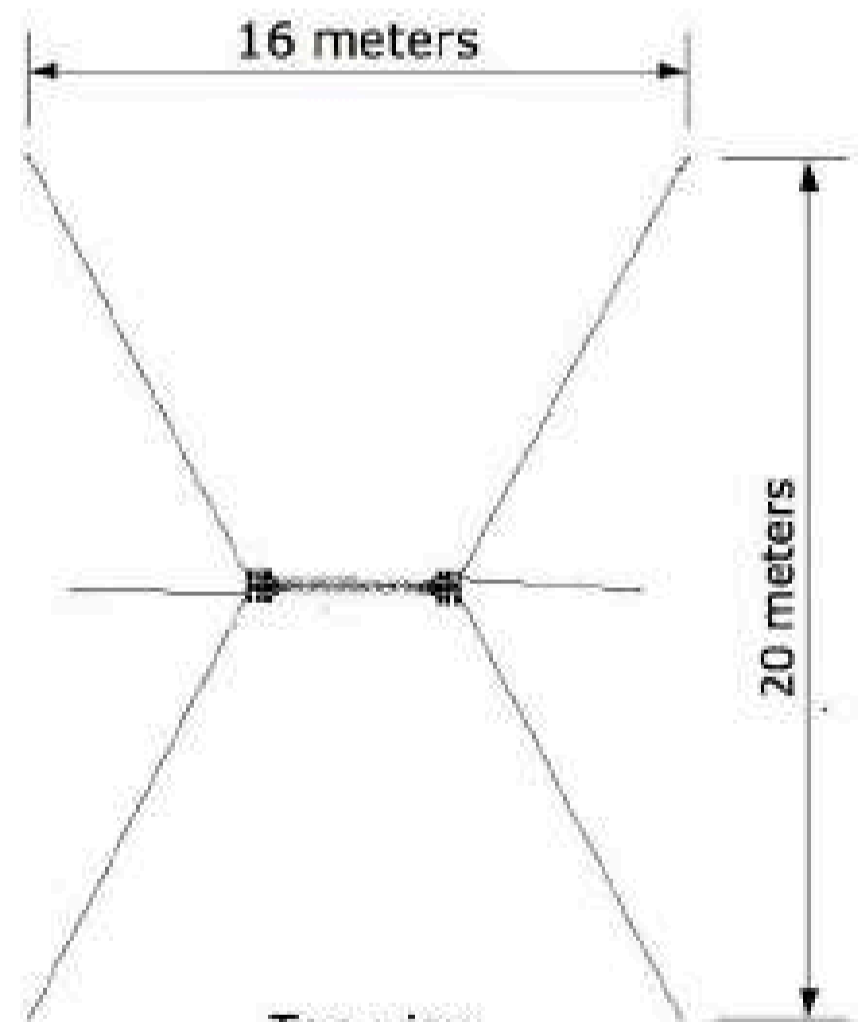

TECHNICAL SPECIFICATIONS

Main stage:

- **Floor surface** : 8m x 8m for ground acts
- **Height** : any height is required
- **Type** : flat and smooth. Ideally a wooden floor, but concrete is also possible.

Aerial structure :

	Option 1	Option 2
Floor surface	16 m x 20 m	8 m x 8 m
Height	8,5 m	7 m
Type	Truss	Self-supporting (pyramid)
Installation	4 h	2 h
Dismantling	2 h	1 h

Musicians' stage:

- **Floor surface** : 6m x 3m space near the main stage
- **Height** : subject to site availability
- **Type** : If stage platforms are available, a total of 6 platforms would be sufficient
- **Installation time** : 30 min
- **Desmantling time** : 20 min

A layout plan is presented on the next page.

OPTION 1 : Truss

Technical data aerial structure

Bird view

Front view

Top view

Cloudswing Structure	Structure Height	8.5 meters
	Structure Surface	20 x 16 meters
	(A) Anchorpoints	x 6
	(B) Structure	
	(A) Points are anchored with earthnails (grass) or 6 waterbin's of 1 ton (street)	