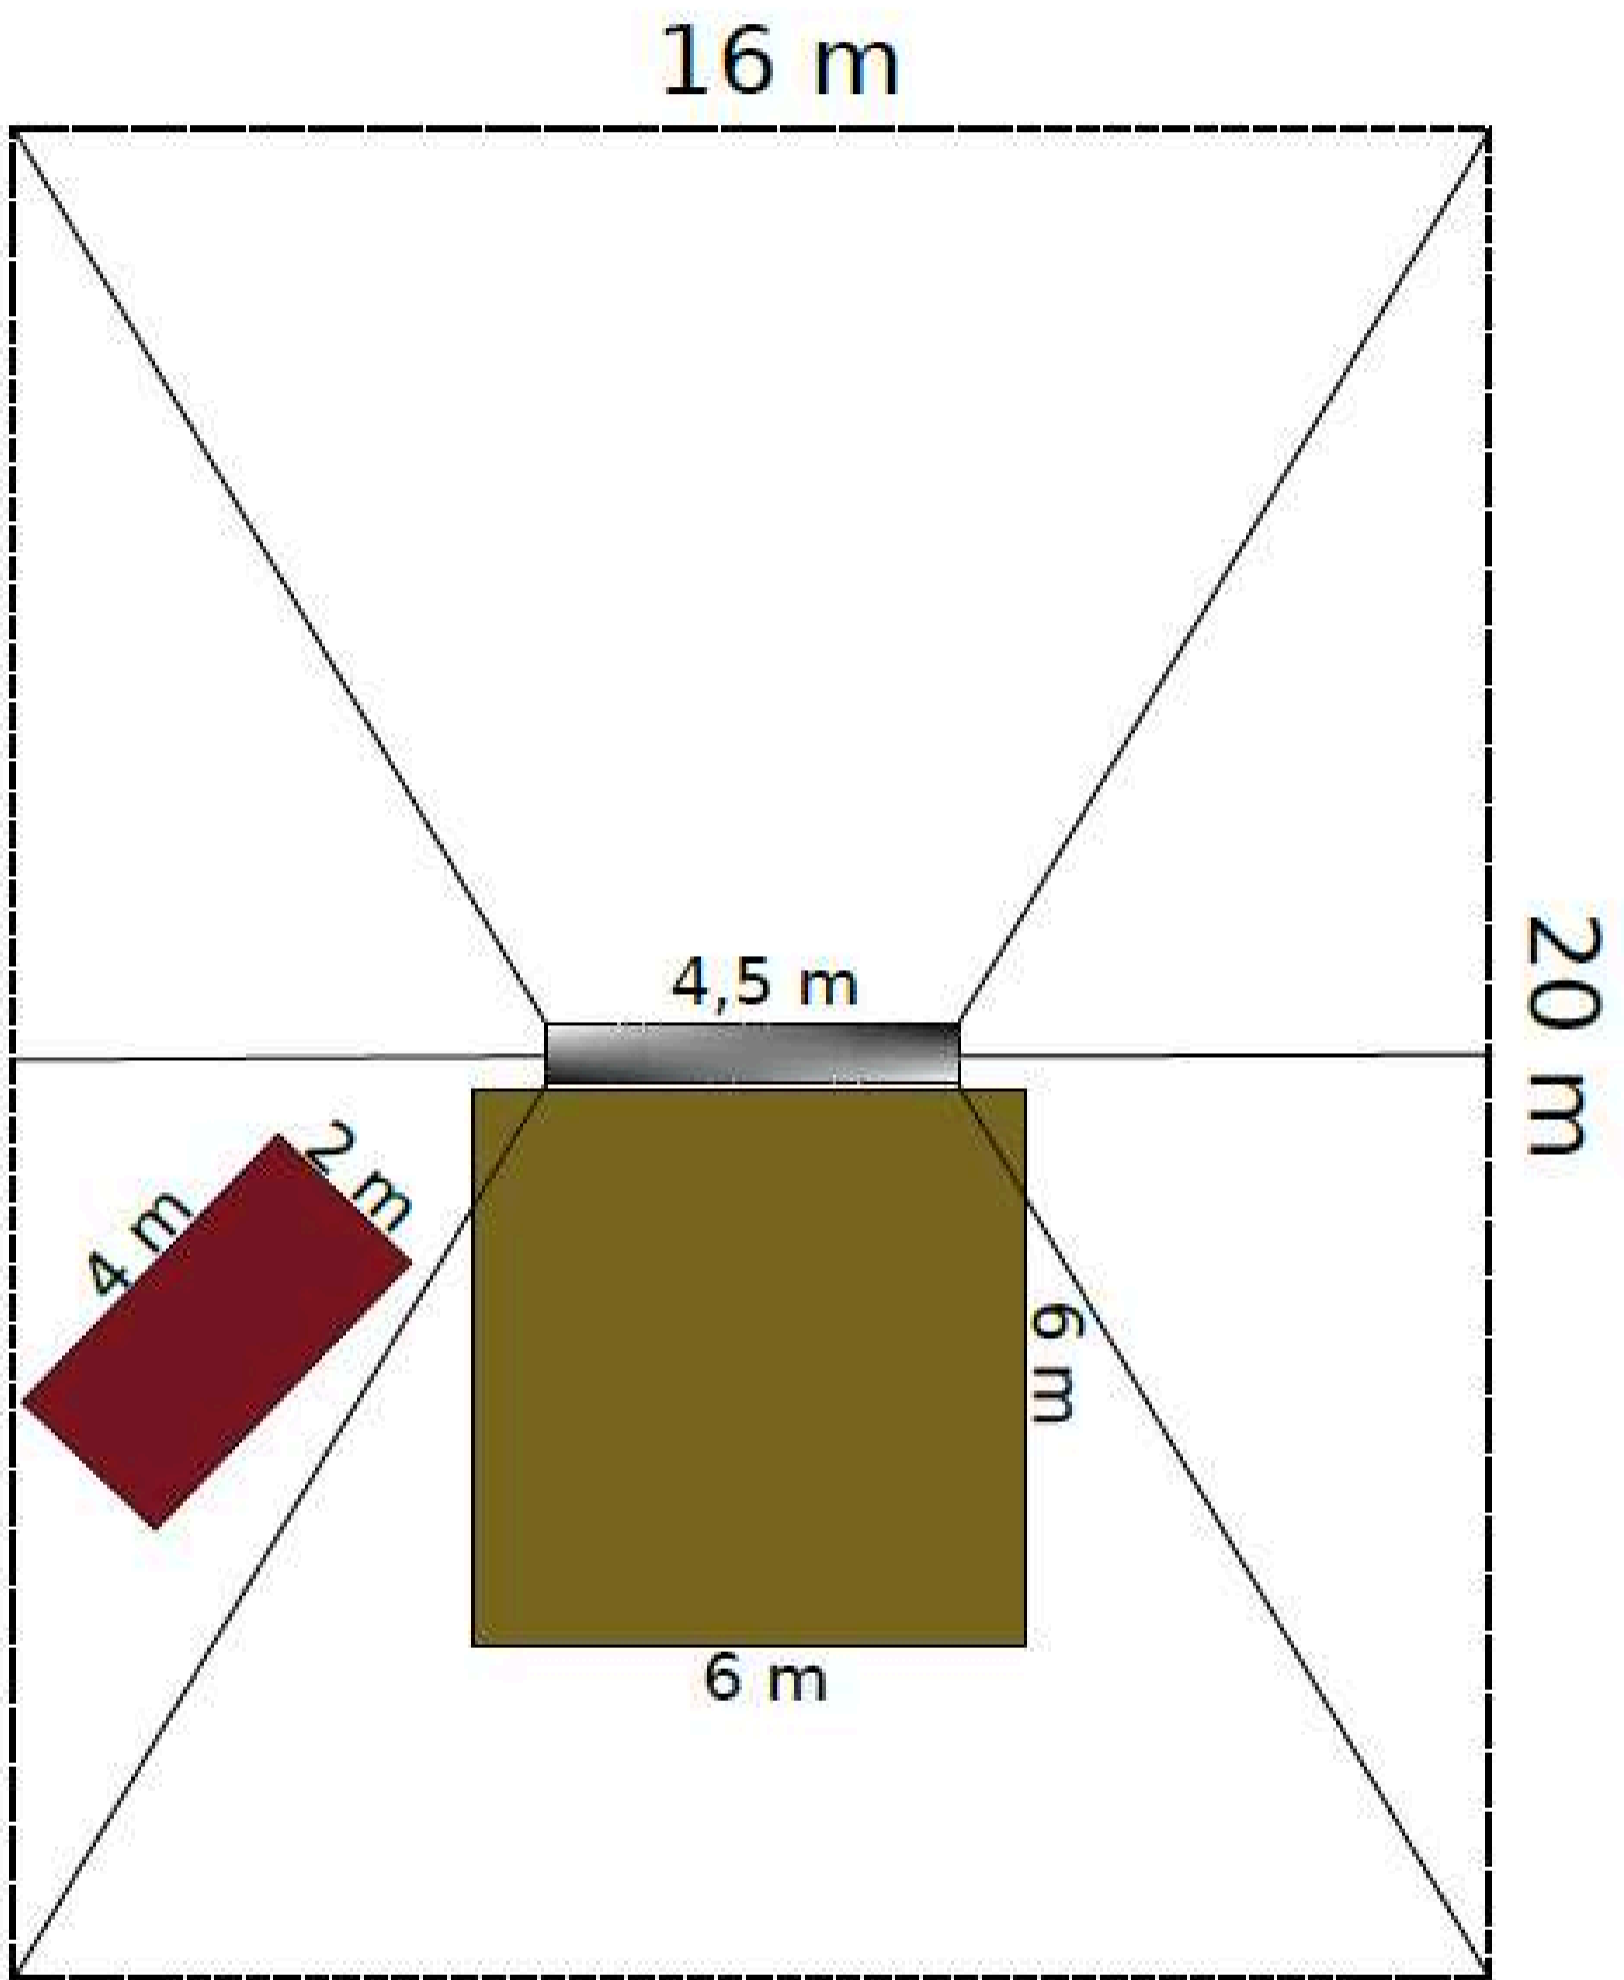

OPTION 1 : Truss
Layout plan

- Scène musiciens
- Scène artistes
- Portique

The layout plan can be adapted to site availability