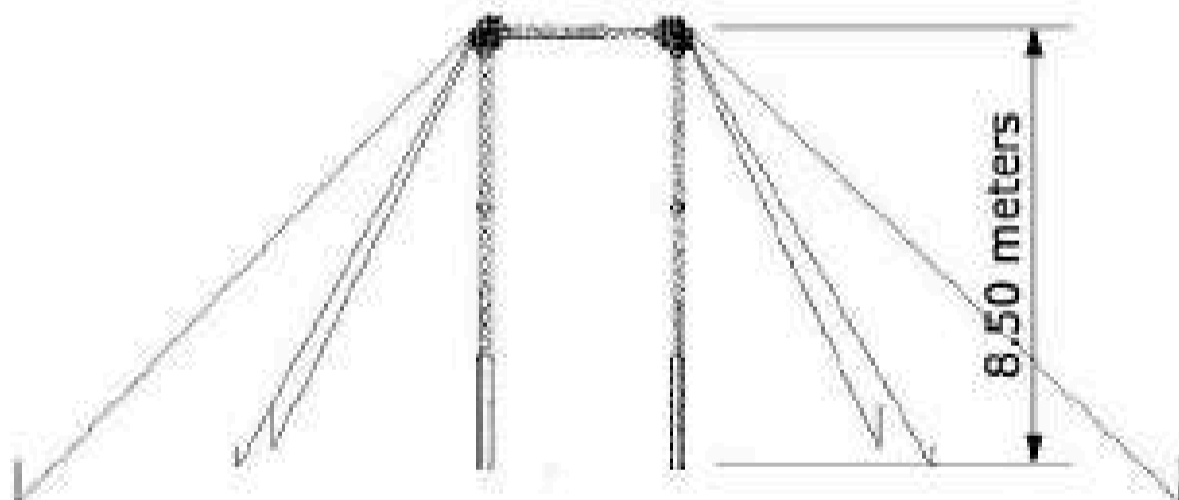

TECHNICAL SPECIFICATIONS

Main stage:

- **Floor surface** : 8m x 8m for ground acts
- **Height** : any height is required
- **Type** : flat and smooth. Ideally a wooden floor, but concrete is also possible.

Aerial structure :

	Option 1	Option 2
Floor surface	16 m x 20 m	8 m x 8 m
Height	8,5 m	7 m
Type	Truss	Self-supporting (pyramid)
Installation	4 h	2 h
Dismantling	2 h	1 h

Musicians' stage:

- **Floor surface** : 6m x 3m space near the main stage
- **Height** : subject to site availability
- **Type** : If stage platforms are available, a total of 6 platforms would be sufficient
- **Installation time** : 30 min
- **Desmantling time** : 20 min

A layout plan is presented on the next page.

OPTION 1 : Truss

Technical data aerial structure

Bird view

Front view

Top view

Cloudswing Structure	Structure Height	8.5 meters
	Structure Surface	20 x 16 meters
	(A) Anchorpoints	x 6
	(B) Structure	
	(A) Points are anchored with earthnails (grass) or 6 waterbin's of 1 ton (street)	