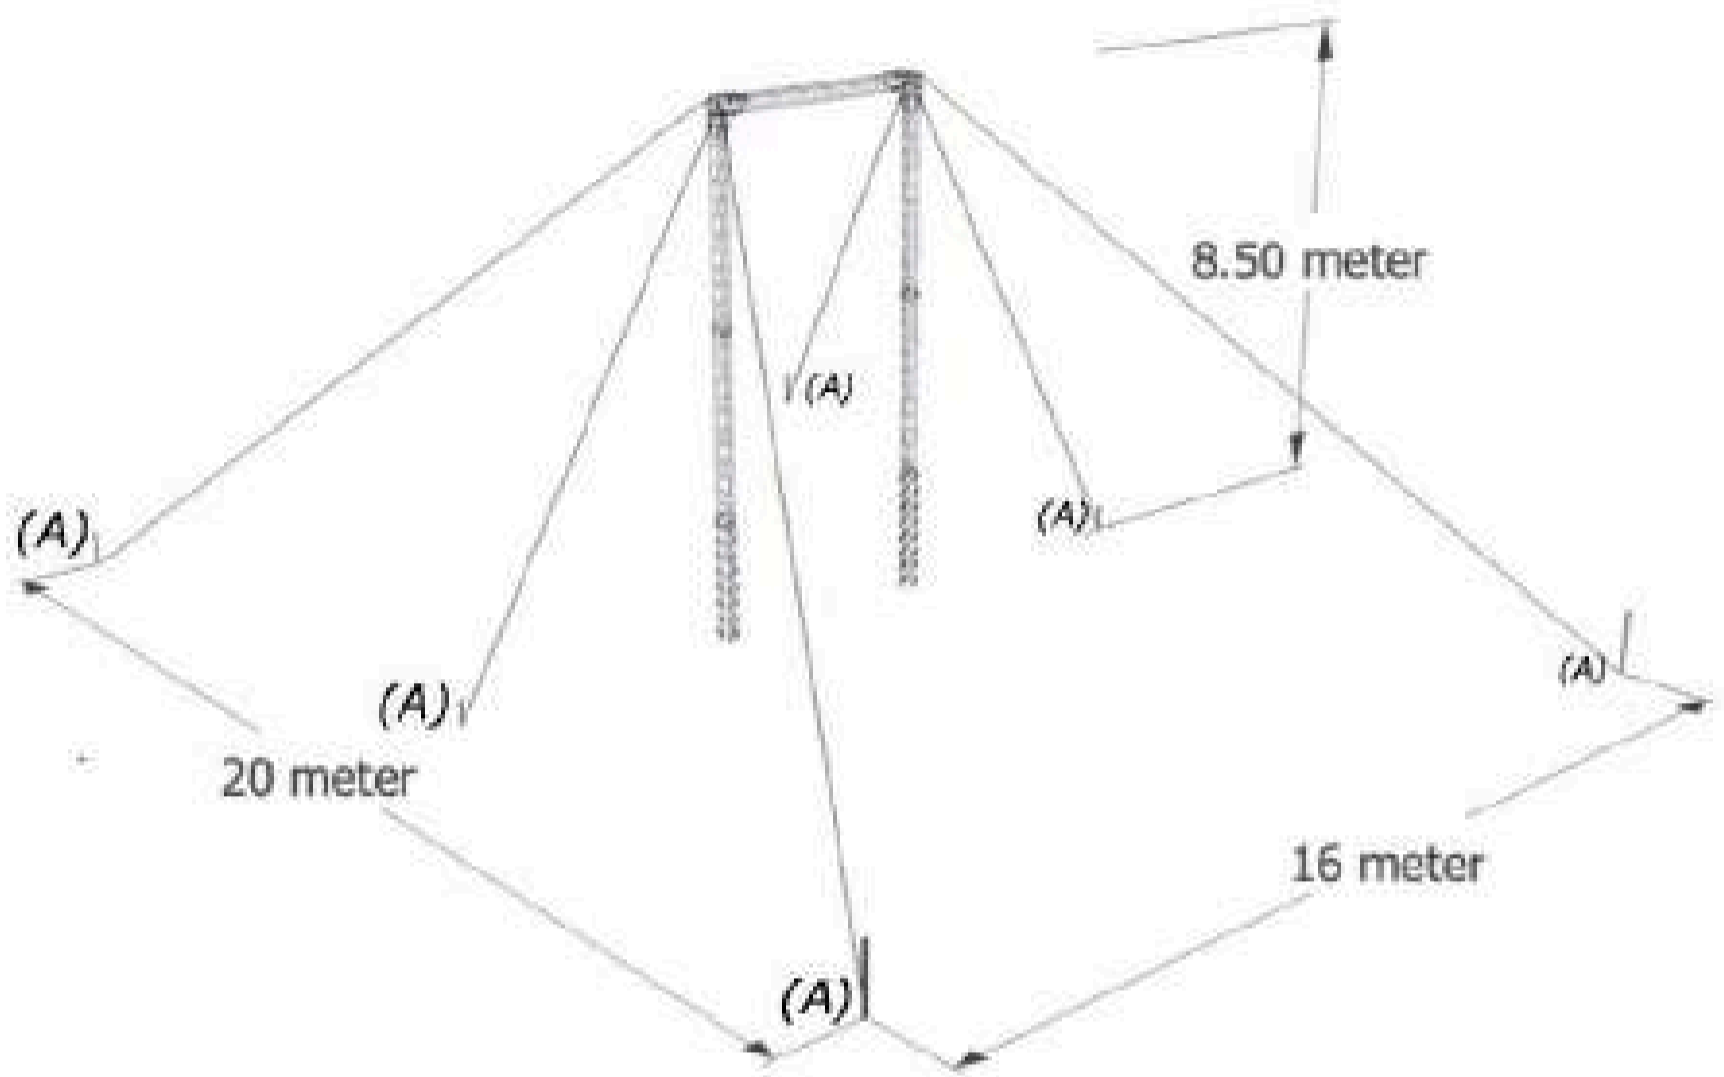

TECHNICAL SPECIFICATIONS

Main stage:

- **Floor surface** : 8m x 8m for ground acts
- **Height** : any height is required
- **Type** : flat and smooth. Ideally a wooden floor, but concrete is also possible.

Aerial structure :

	Option 1	Option 2
Floor surface	16 m x 20 m	8 m x 8 m
Height	8,5 m	7 m
Type	Truss	Self-supporting (pyramid)
Installation	4 h	2 h
Dismantling	2 h	1 h

Musicians' stage:

- **Floor surface** : 6m x 3m space near the main stage
- **Height** : subject to site availability
- **Type** : If stage platforms are available, a total of 6 platforms would be sufficient
- **Installation time** : 30 min
- **Desmantling time** : 20 min

A layout plan is presented on the next page.

OPTION 1 : Truss

Technical data aerial structure

Bird view

Front view

Top view

Cloudswing Structure	Structure Height	8.5 meters
	Structure Surface	20 x 16 meters
	(A) Anchorpoints	x 6
	(B) Structure	
	(A) Points are anchored with earthnails (grass) or 6 waterbin's of 1 ton (street)	